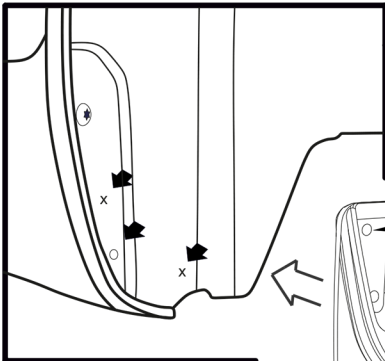

Mudflaps rear VOLKSWAGEN Transporter T6, 2016-> (short wheelbase)

Preparation

1x  Original screw

Installation

1x  Original screw

2x  Screw 4,2 x 16mm

Art.: EXP.NLF.51.41.E18

Set package

Mudflaps - 2pcs. Screw 4,2 x 16 (TL-028)-4pcs