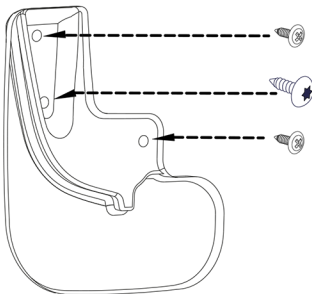

Mudflaps rear VOLKSWAGEN Transporter T6, 2016-> (short wheelbase)

Preparation

1x  Original screw

Installation

1x  Original screw

2x  Screw 4,2 x 16mm

Art.: EXP.NLF.51.41.E18

Set package

Mudflaps - 2pcs. Screw 4,2 x 16 (TL-028)-4pcs