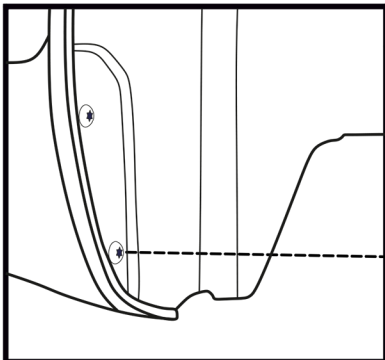

Mudflaps rear VOLKSWAGEN Transporter T6, 2016-> (short wheelbase)

Preparation

1x  Original screw

Installation

1x  Original screw

2x  Screw 4,2 x 16mm

Art.: EXP.NLF.51.41.E18

Set package

Mudflaps - 2pcs. Screw 4,2 x 16 (TL-028)-4pcs