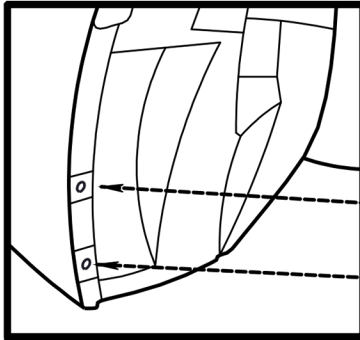

Mudflap rear TOYOTA Corolla 2013->

Preparation

2x  spring clip

Installation

a) 1x  screw ϕ 4.2x16 mm

b) 3x  screw ϕ 4.2x16 mm

Арт.: EXP.NLF.48.64.E10

Set package

Mudflap - 2 pcs. Screw ϕ 4.2x16 mm - 2 pcs.
Screw ϕ 4.2x16 mm - 6 pcs. Spring clip - 4 pcs.