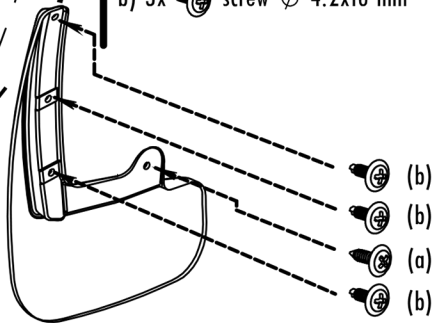

Mudflap rear TOYOTA Corolla 2013->

Preparation

2x  spring clip

Installation

a) 1x  screw ϕ 4.2x16 mm

b) 3x  screw ϕ 4.2x16 mm

Арт.: EXP.NLF.48.64.E10

Set package

Mudflap - 2 pcs. Screw ϕ 4.2x16 mm - 2 pcs.
Screw ϕ 4.2x16 mm - 6 pcs. Spring clip - 4 pcs.