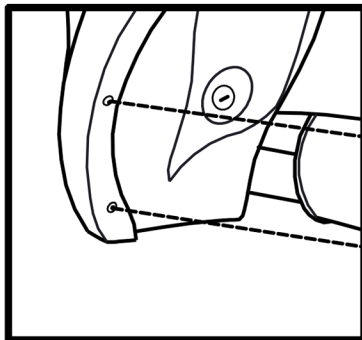

Mudflaps rear RENAULT Sandero Stepway, 2010->

Preparation

2x  - Original screw

Installation

2x  - Original screw

1x  - Screw $\varnothing 4,2 \times 16 \text{mm}$

Art.: EXP.NLF.41.28.E11

Set package

Mudflap - 2pcs.; Screw $\varnothing 4,2 \times 16 \text{mm}$ - 2pcs.