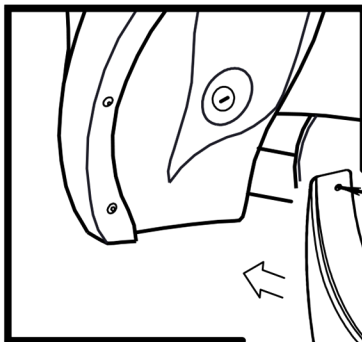

Mudflaps rear RENAULT Sandero Stepway, 2010->

Preparation

2x  - Original screw

Installation

2x  - Original screw

1x  - Screw $\varnothing 4,2 \times 16 \text{mm}$

Art.: EXP.NLF.41.28.E11

Set package