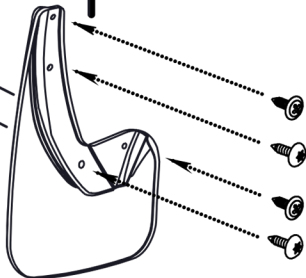

## Preparation

2x  Original screw

## Installation

2x  Original screw

2x  Screw  $\phi$  4,2x16mm

Art: EXP.NLF.37.30.E13

Set package

Mudflap - 2 pcs

Screw  $\phi$  4.2 x 16mm - 4 pcs