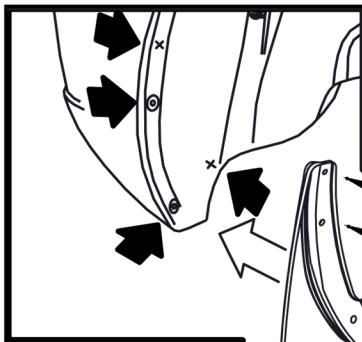

## Preparation

2x  Original screw

## Installation

2x  Original screw

2x  Screw  $\phi$  4,2x16mm

Art: EXP.NLF.37.30.E13

Set package

Mudflap - 2 pcs

Screw  $\phi$  4.2 x 16mm - 4 pcs