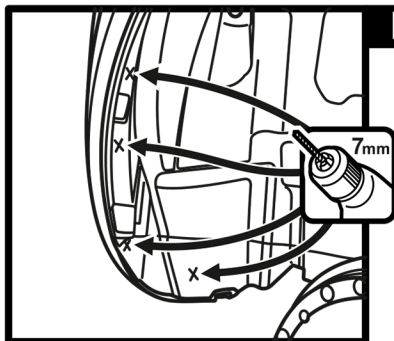

## Installation

Art.: EXP.NLF.15.09.E11

Set package

Mudflap - 2pcs.  
Plastic rivet  $\varnothing$ 6.5mm - 8pcs.