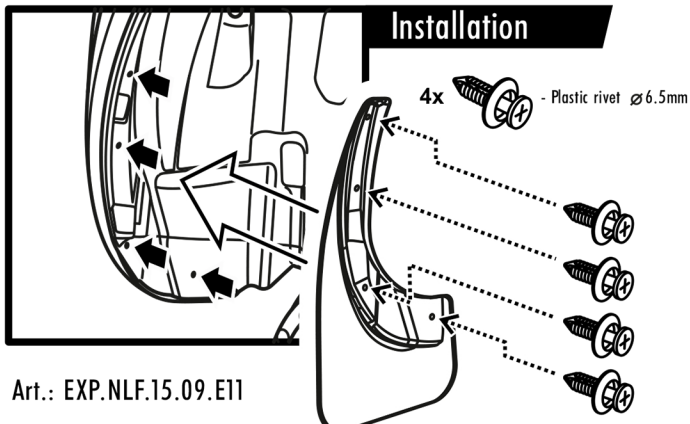

## Installation

Art.: EXP.NLF.15.09.E11

Set package

Mudflap - 2pcs.  
Plastic rivet  $\varnothing$ 6.5mm - 8pcs.